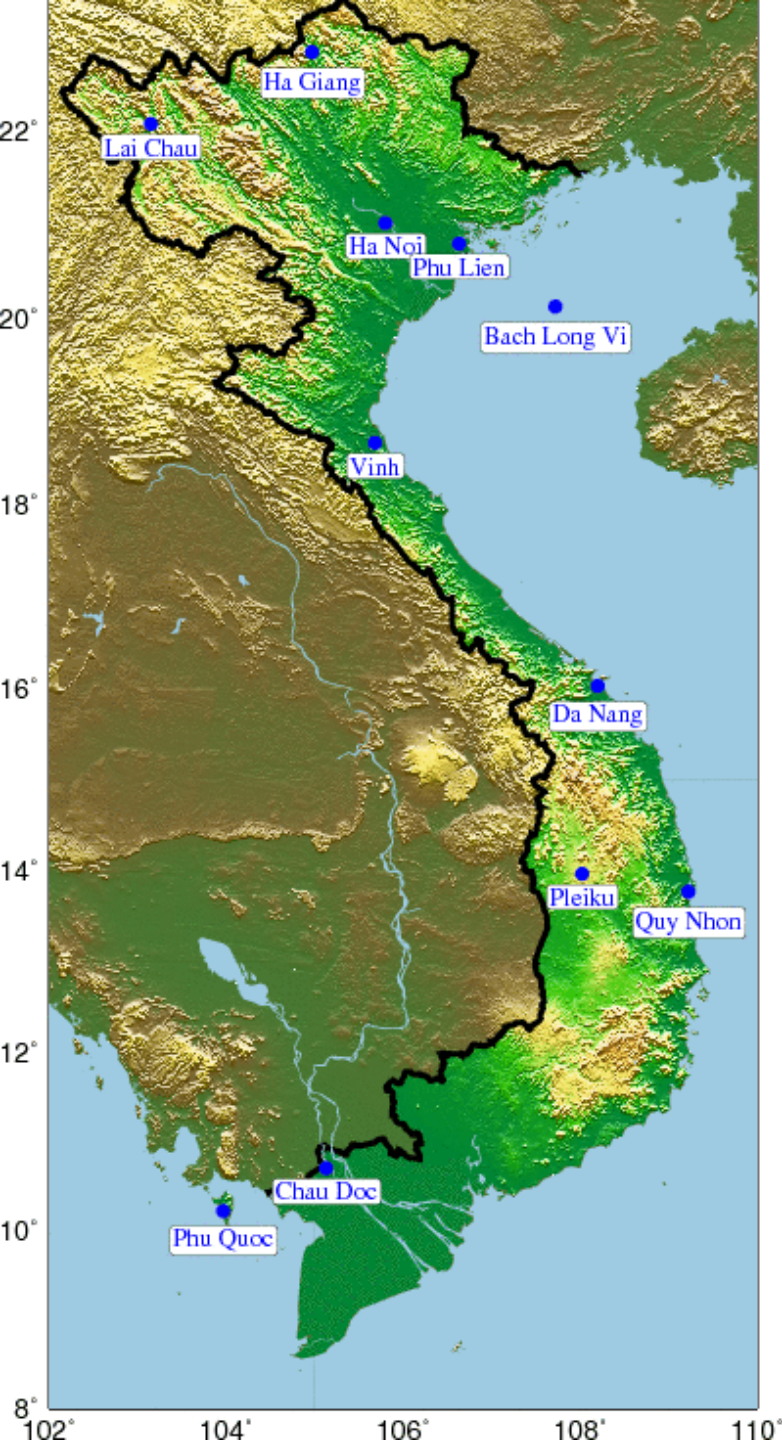


An aerial view from an airplane window showing a vast expanse of white, fluffy clouds over a blue ocean. The wing of the airplane is visible in the upper right corner.

TOWARD AN IMPROVEMENT IN SEASONAL PREDICTION IN NCHMF-VIETNAM

- Area: ~ 330.000 km²
- Pop. : ~86 millions with 75% of population living in rural areas.
- Located in the tropical monsoon area: winter : cold, dry NE monsoon in North and Central; summer: hot, wet SW monsoon (esp. in the South).

Operational forecasts MWF

- 10 days forecasts: Weather tendency, including rainfall amount, temperature for 9 regions.
- Monthly outlook: T&R tendency.
- Seasonal outlook (4 times/yr): NE and SW monsoon, T.C, ENSO, T, R ...

An aerial photograph of a landscape with a patchwork of green and brown fields, interspersed with numerous white, fluffy clouds. The sky is a clear, deep blue. In the upper right corner, the dark blue wingtip of an aircraft is visible, extending from the right edge of the frame.